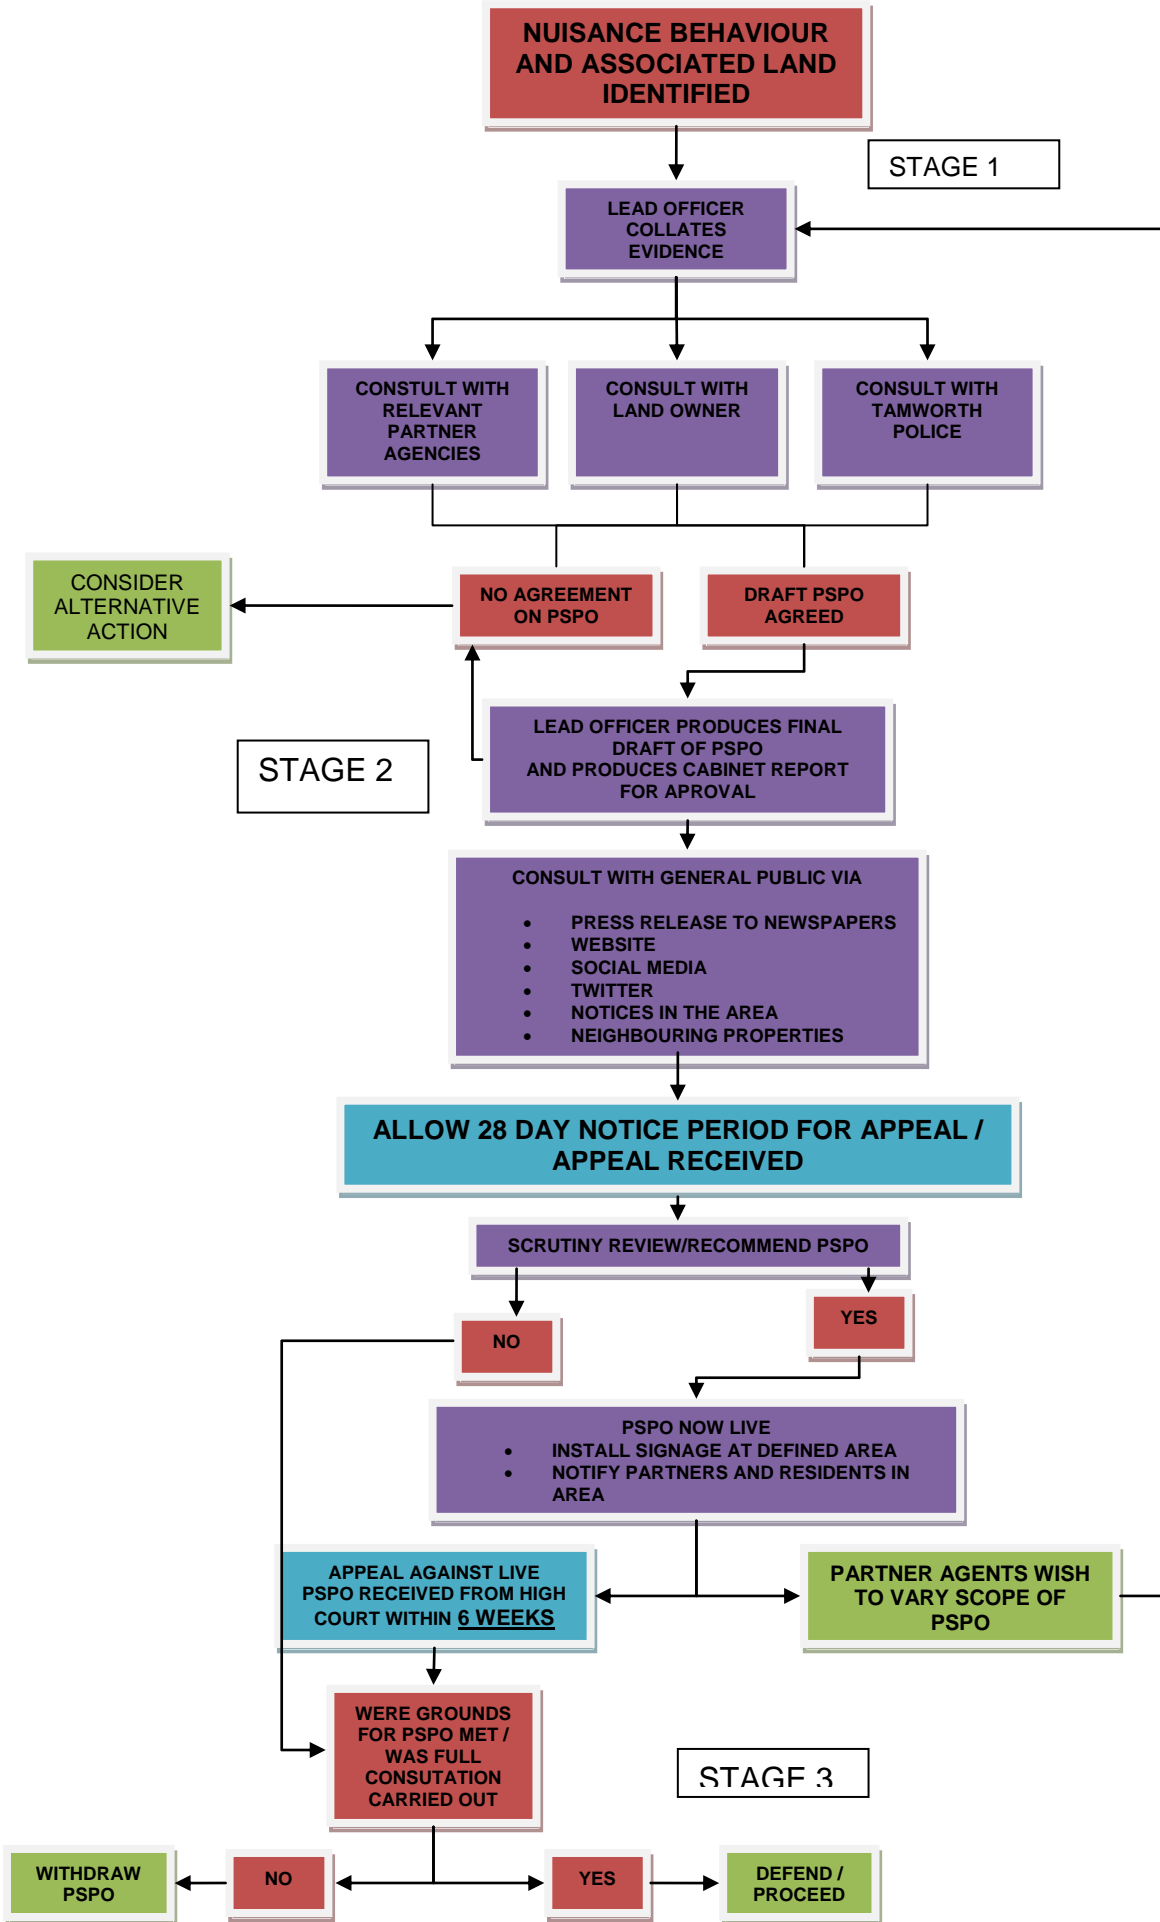

Tamworth Community Safety Partnership PSPO Flow Chart

Tamworth Community Safety Partnership PSPO Flow Chart